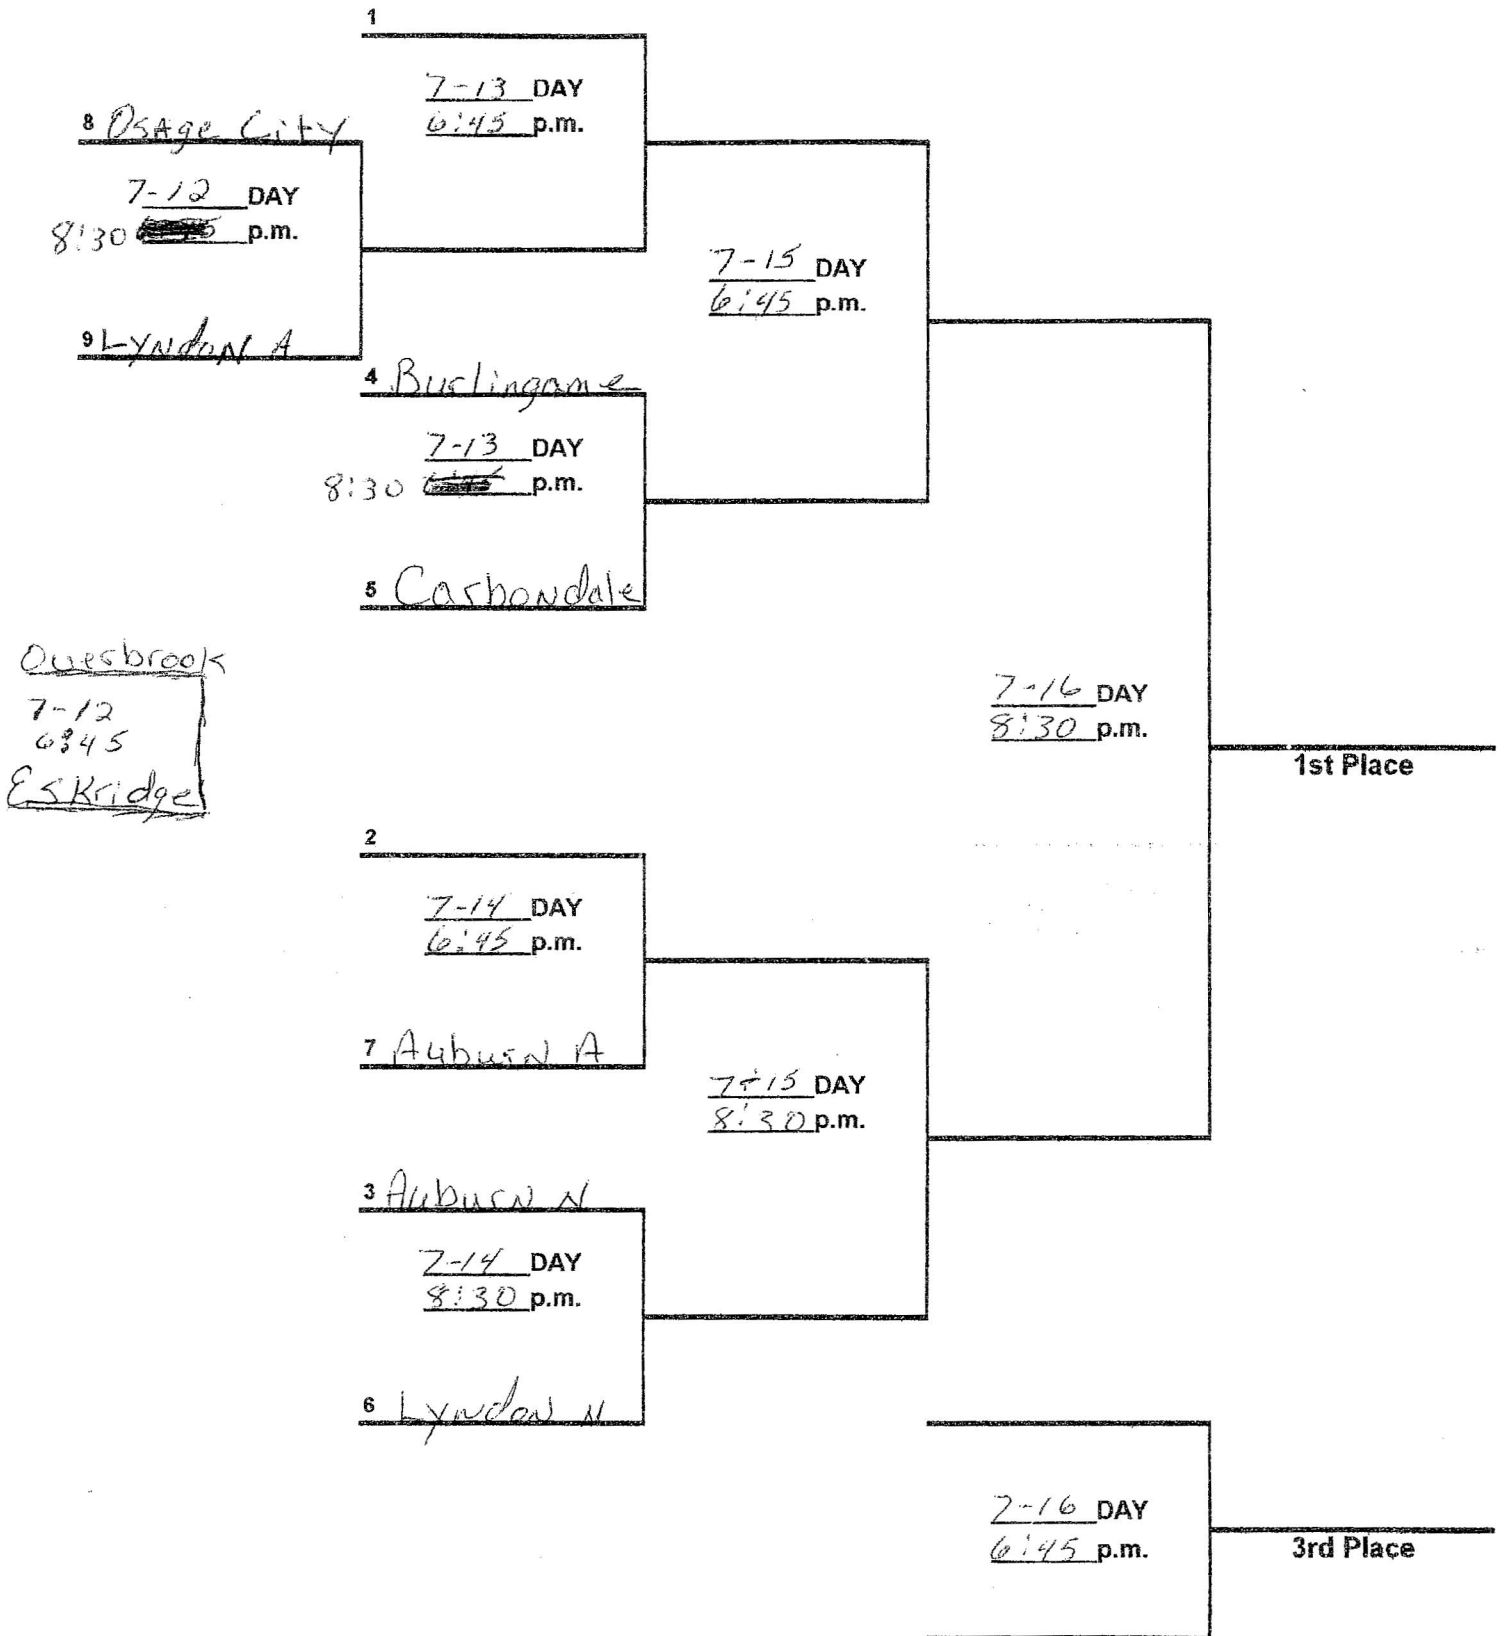

2010 NOVICE GIRLS TOURNAMENT

Lyndon, KS July 19 - 24

2010 ADVANCED GIRLS TOURNAMENT

Osage City, KS July 12 - 17

2010 MIDGET GIRLS TOURNAMENT

Lyndon, KS July 12 - 17

2010 B-GIRLS TOURNAMENT

Scranton, KS July 12 - 17