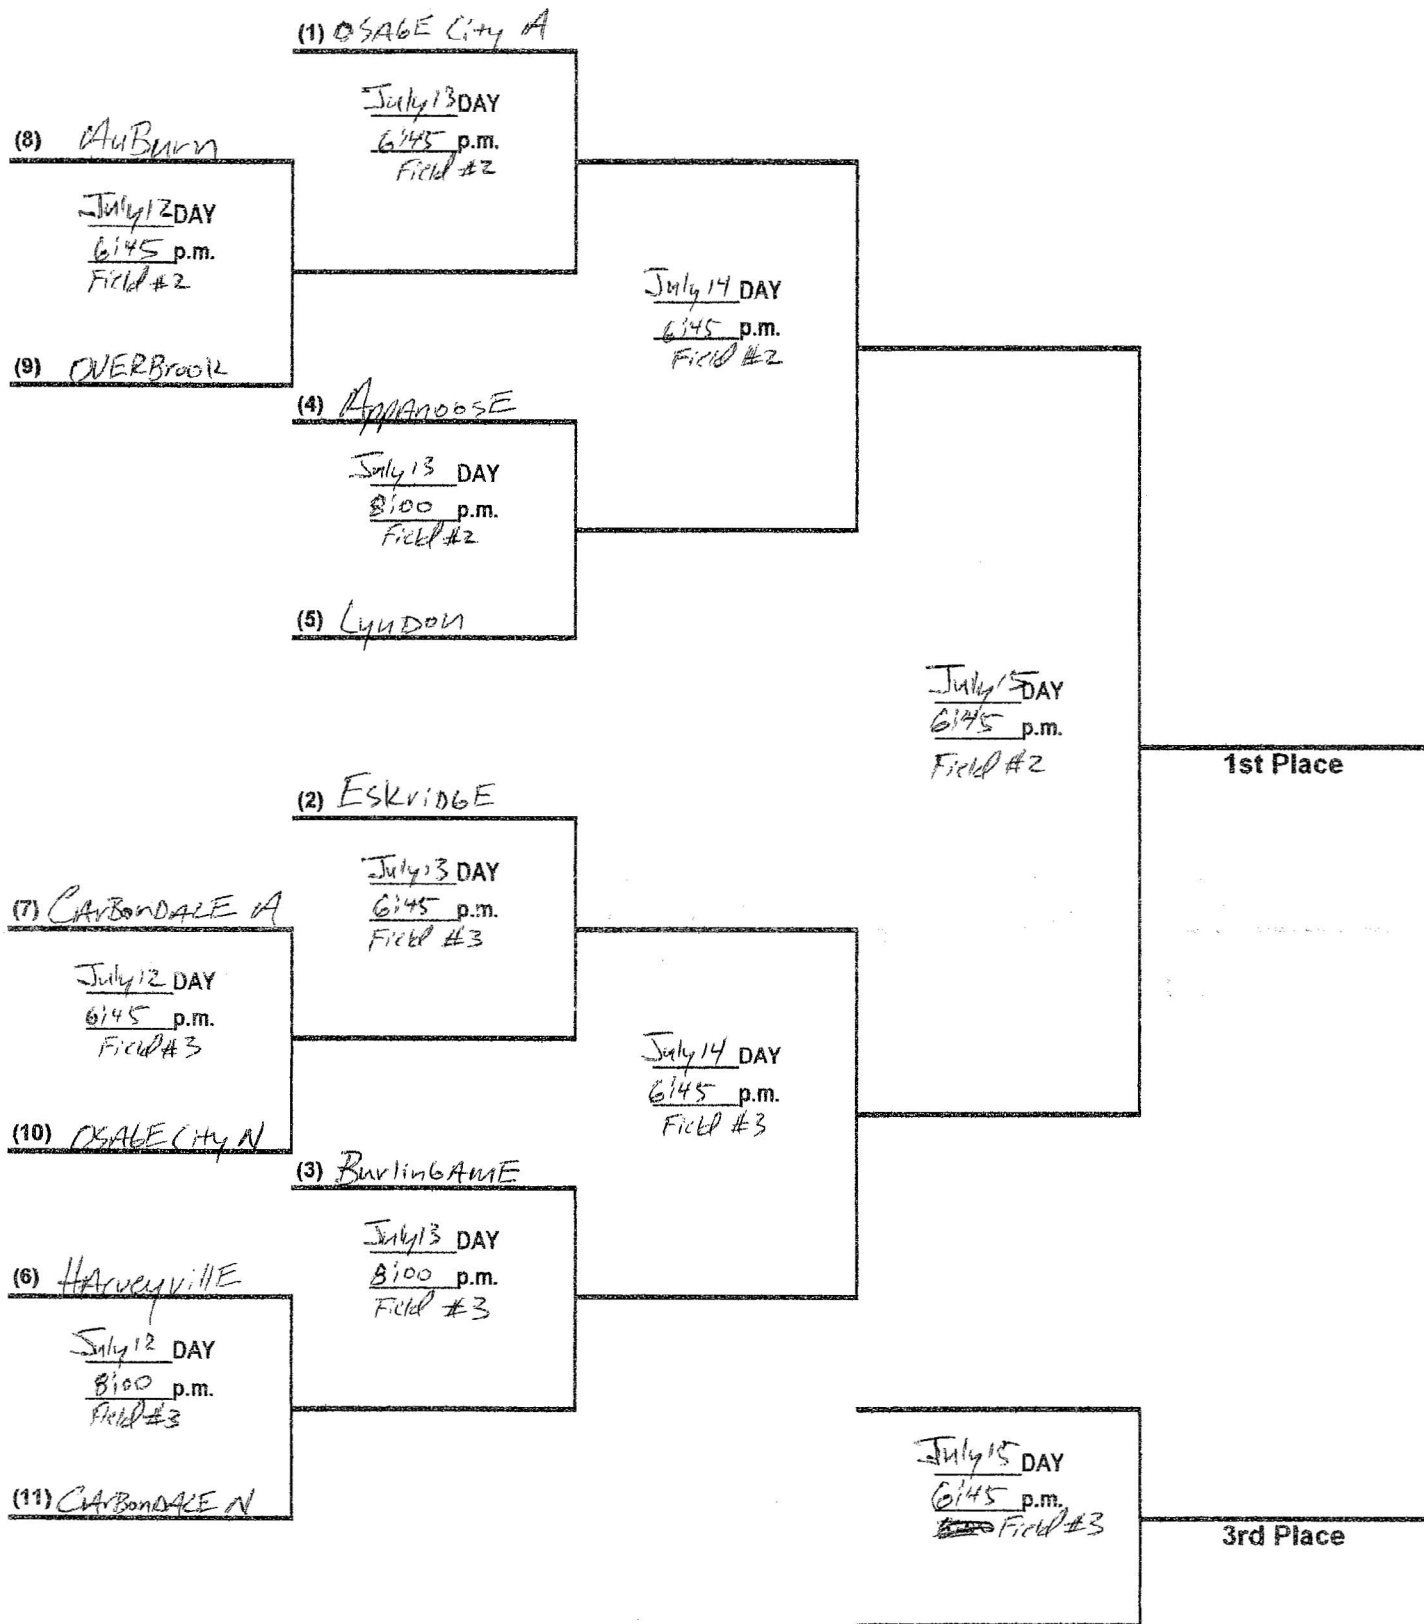

2010 NOVICE GIRLS TOURNAMENT

Lyndon, KS July 19 - 24

2010 ADVANCED GIRLS TOURNAMENT

Osage City, KS July 12 - 17

2010 MIDGET GIRLS TOURNAMENT

Lyndon, KS July 12 - 17

2010 B-GIRLS TOURNAMENT

Scranton, KS July 12 - 17