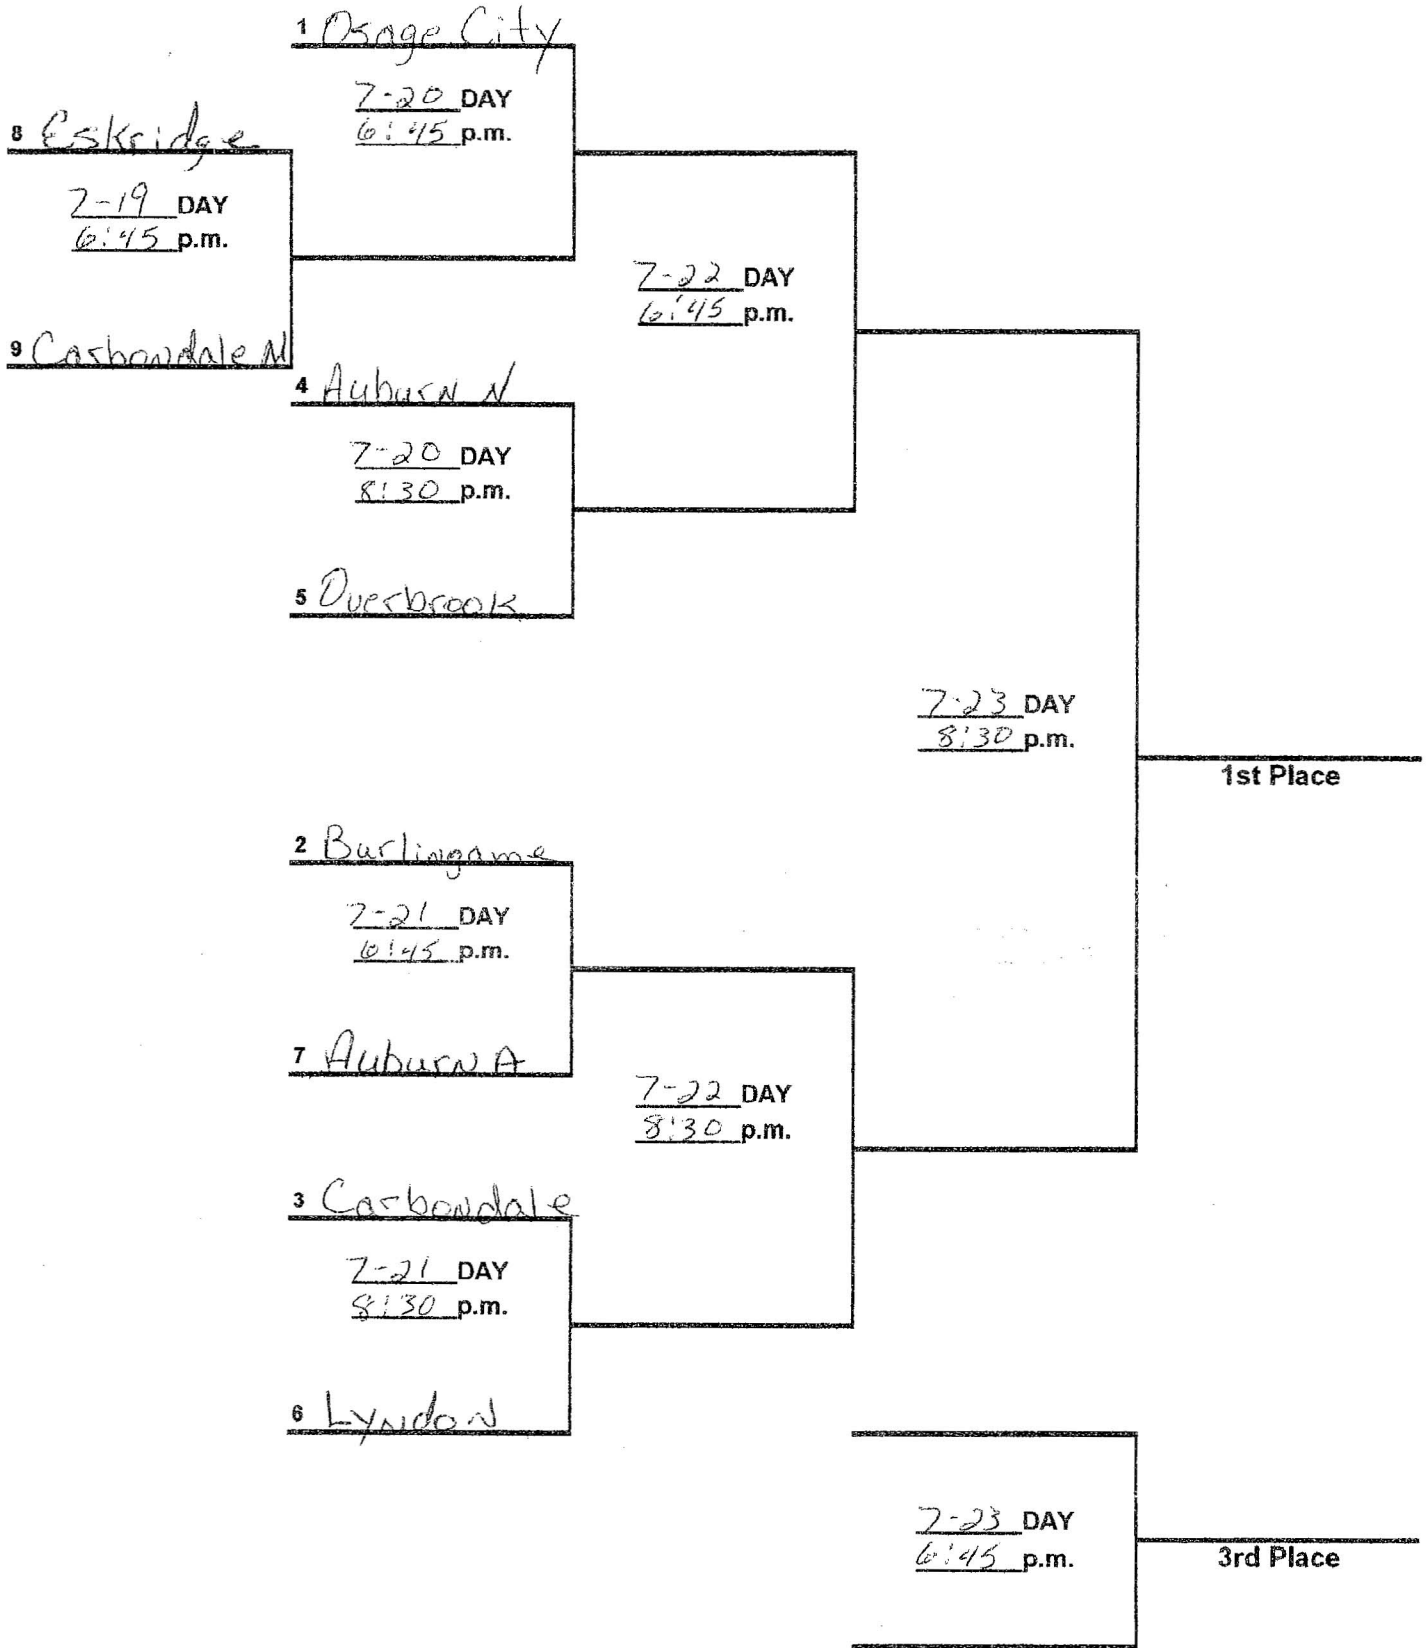

2010 NOVICE GIRLS TOURNAMENT

Lyndon, KS July 19 - 24

2010 ADVANCED GIRLS TOURNAMENT

Osage City, KS July 12 - 17

2010 MIDGET GIRLS TOURNAMENT

Lyndon, KS July 12 - 17

2010 B-GIRLS TOURNAMENT

Scranton, KS July 12 - 17